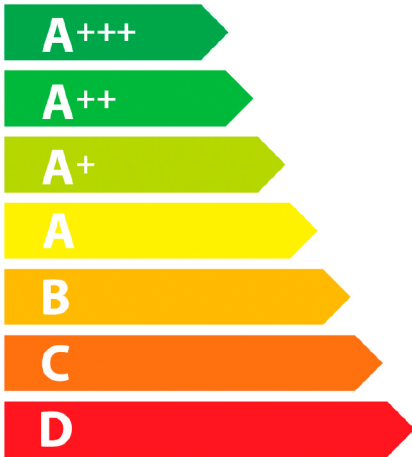

ENERG
енергия · ενέργεια

TEKA

DVN 94030 TTC

60
kWh/annum

Icon of a three-leaf plant inside a circle. Below it, the text "ABCDEFG" with the letter 'E' highlighted in bold.

Icon of a light bulb. Below it, the text "ABCDEFGFG" with the letter 'C' highlighted in bold.

Icon of water droplets falling from a pipe. Below it, the text "ABCDEFG" with the letter 'C' highlighted in bold.

Icon of a speaker with sound waves. Below it, the text "67dB".

65/2014