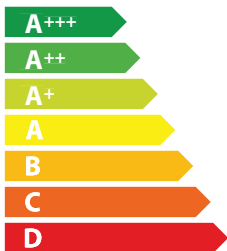

A++

32

kWh/annum

A_{BCDEFG}

A_{BCDEFG}