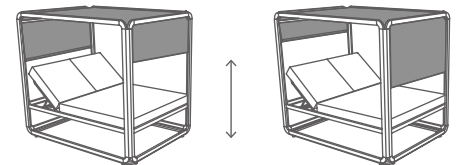

DETALLES / DETALHES / DETAILS / DÉTAILS

Reclining backrest with 4 positions

Side curtain

Tilting system awning

ACABADOS / ACABAMENTOS / FINISHES / FINITIONS

MQ-IBIA01D00180X200BC

White

MQ-IBIA01D00180X200TP