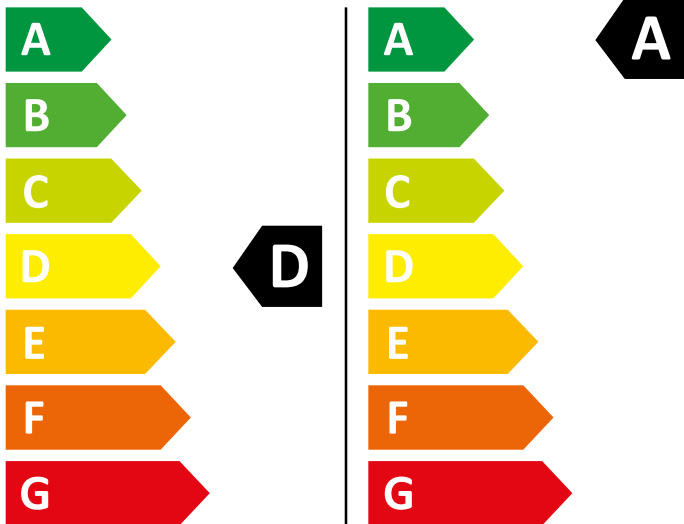

# ENERG

Miele

WTW870WPM PWash&TDos 9/6 kg

307 kWh/100

49 kWh/100

6,0 kg

9,0 kg

73 L