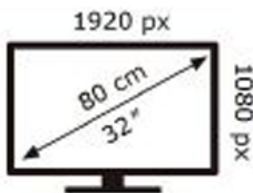

ENERG

SAMSUNG

QE32LS03TCU

33 kWh/1000h

ABCDEF **G**

55 kWh/1000h

2019/2013