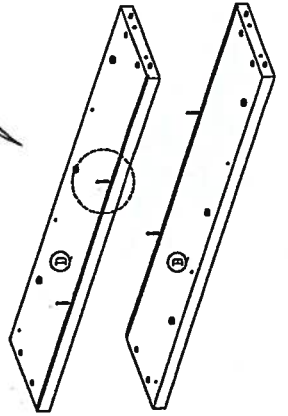

Assembly Instruction

Ref 65003

Model : Zapatero
Kubox 3/P

No	STAPE	Hardware List	QTY
1		DESCRIPTION 8x25mm Wood Dowel	16Pcs
2		15MM Thus Minifix	12564s
3		M3x12mm Screw	18Pcs
4		M3.5x16mm Screw	30Pcs
5		M3.5x20mm Screw	6Pcs
6		6x30mm Plastic Dowel	6Pcs
7		2 Tray Shoe Rack	35Sets
8		Sole Leg PVC H69	4Pcs

Part List

Step 1

Step 2 *Bottom View

Step 3

Step 4

Step 5

Step 6

Step 7

Assembly Instruction

Step 8

Step 9

*Bottom View

Step 10

Step 11

Step 12

Step 13