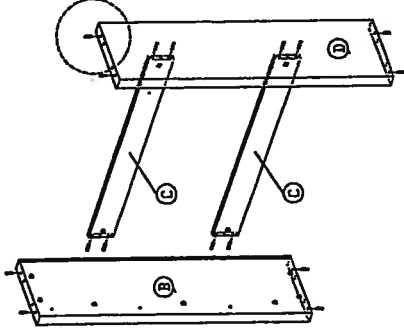

Assembly Instruction

Ref 65003

Model : Zapatero
Kubox 3/P

No	STAPE	Hardware List	QTY
1		DESCRIPTION 8x25mm Wood Dowel	16Pcs
2		15MM Thus Minifix	12564s
3		M3x12mm Screw	18Pcs
4		M3.5x16mm Screw	30Pcs
5		M3.5x20mm Screw	6Pcs
6		6x30mm Plastic Dowel	6Pcs
7		2 Tray Shoe Rack	35Sets
8		Sole Leg PVC H69	4Pcs

Part List

Step 1

Step 2 *Bottom View

Step 3

Step 4

Step 5

Step 6

Step 7