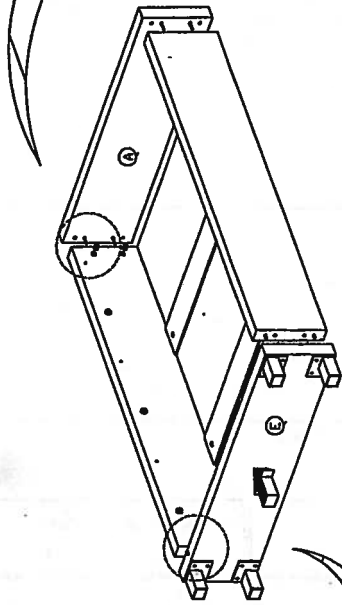

Assembly Instruction

Ref 65003

Model : Zapatero
Kubox 3/P

No	STAPE	Hardware List	QTY
1		DESCRIPTION 8x25mm Wood Dowel	16Pcs
2		15MM Thus Minifix	12564s
3		M3x12mm Screw	18Pcs
4		M3.5x16mm Screw	30Pcs
5		M3.5x20mm Screw	6Pcs
6		6x30mm Plastic Dowel	6Pcs
7		2 Tray Shoe Rack	35Sets
8		Sole Leg PVC H69	4Pcs

Part List

Step 1

Step 2 *Bottom View

Step 3

Step 4

Step 5

Step 6

Step 7

Assembly Instruction

Step 8

Step 9

*Bottom View

Step 10

Step 11

Step 12

Step 13