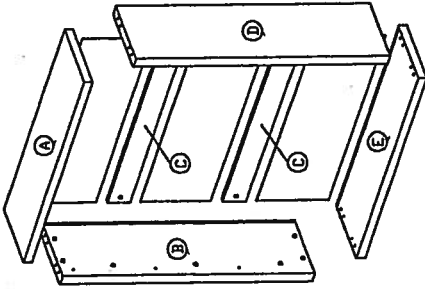

Assembly Instruction

Ref 65003

Model : Zapatero
Kubox 3/P

No	STAPE	Hardware List	QTY
1		DESCRIPTION 8x25mm Wood Dowel	16Pcs
2		15MM Thus Minifix	12564s
3		M3x12mm Screw	18Pcs
4		M3.5x16mm Screw	30Pcs
5		M3.5x20mm Screw	6Pcs
6		6x30mm Plastic Dowel	6Pcs
7		2 Tray Shoe Rack	35Sets
8		Sole Leg PVC H69	4Pcs

Part List

Step 1

Step 2 *Bottom View

Step 3

Step 4

Step 5

Step 6

Step 7