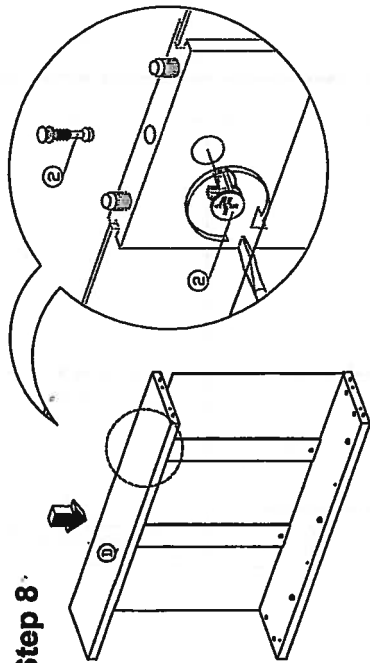

Assembly Instruction

Ref 65003

Model : Zapatero
Kubox 3/P

No	STAPE	Hardware List	QTY
1		DESCRIPTION 8x25mm Wood Dowel	16Pcs
2		15MM Thus Minifix	12564s
3		M3x12mm Screw	18Pcs
4		M3.5x16mm Screw	30Pcs
5		M3.5x20mm Screw	6Pcs
6		6x30mm Plastic Dowel	6Pcs
7		2 Tray Shoe Rack	35Sets
8		Sole Leg PVC H69	4Pcs

Part List

Step 1

Step 2 *Bottom View

Step 3

Step 4

Step 5

Step 6

Step 7

Assembly Instruction

Step 8

Step 9

*Bottom View

Step 10

Step 11

Step 12

Step 13