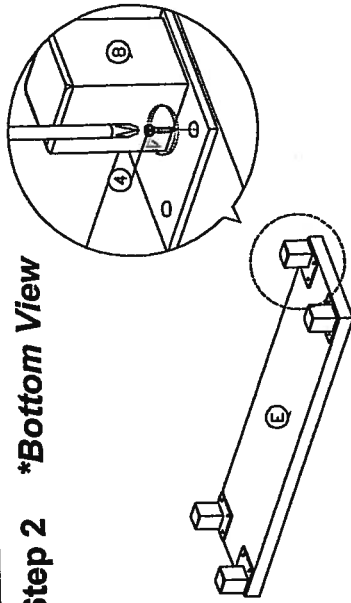

Assembly Instruction

Ref 65003

Model : Zapatero
Kubox 3/P

No	STAPE	Hardware List	QTY
1		DESCRIPTION 8x25mm Wood Dowel	16Pcs
2		15MM Thus Minifix	12564s
3		M3x12mm Screw	18Pcs
4		M3.5x16mm Screw	30Pcs
5		M3.5x20mm Screw	6Pcs
6		6x30mm Plastic Dowel	6Pcs
7		2 Tray Shoe Rack	35Sets
8		Sole Leg PVC H69	4Pcs

Part List

Step 1

Step 2 *Bottom View

Step 3

Step 4

Step 5

Step 6

Step 7