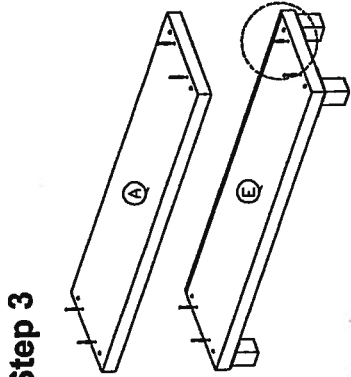

Assembly Instruction

Ref 65003

Model : Zapatero
Kubox 3/P

No	STAPE	Hardware List	QTY
1		DESCRIPTION 8x25mm Wood Dowel	16Pcs
2		15MM Thus Minifix	12564s
3		M3x12mm Screw	18Pcs
4		M3.5x16mm Screw	30Pcs
5		M3.5x20mm Screw	6Pcs
6		6x30mm Plastic Dowel	6Pcs
7		2 Tray Shoe Rack	35Sets
8		Sole Leg PVC H69	4Pcs

Part List

Step 1

Step 2 *Bottom View

Step 3

Step 4

Step 5

Step 6

Step 7

Assembly Instruction

Step 8

Step 9

*Bottom View

Step 10

Step 11

Step 12

Step 13