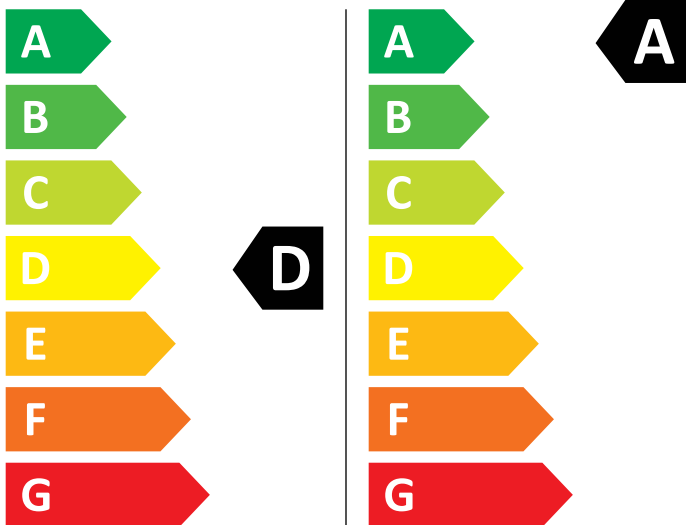

# ENERG

AEG

L7WBG851 914610227

💧 265 kWh/100

💧 47 kWh/100

5,0 kg

8,0 kg

62 L