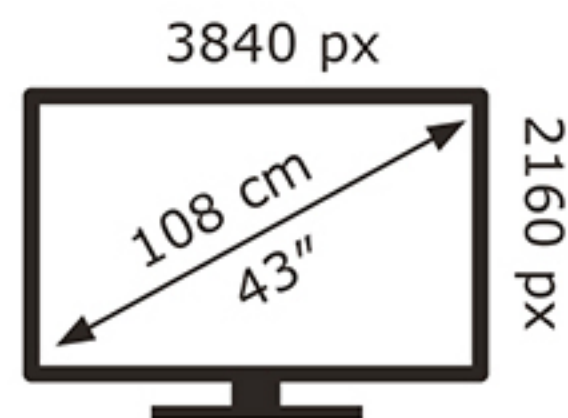

# ENERGY

**Xiaomi**

L43M7-7AEU

**67** kWh/1000h

ABCDEF **G**

**110** kWh/1000h

2019/2013