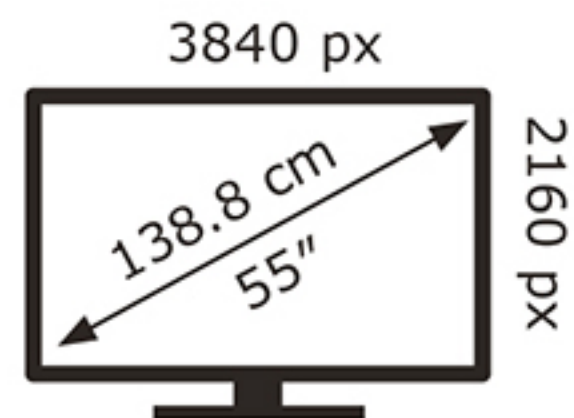

ENERG

Xiaomi

L55M7-7AEU

100 kWh/1000h

ABCDEF **G**

130 kWh/1000h

2019/2013