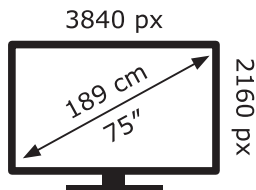

ENERG ⚡

LG Electronics

75QNED916QA

128 kWh/1000h

ABCDEF**G**

220 kWh/1000h

2019/2013