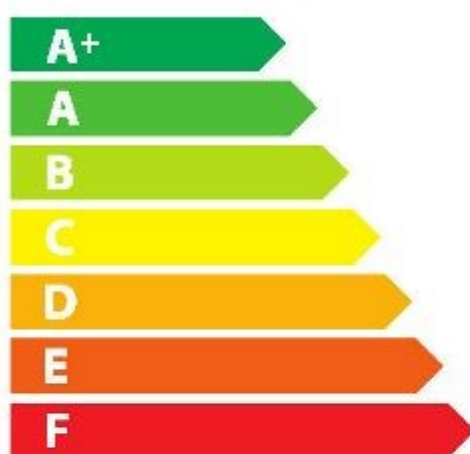

ENERG

енергия · ενεργεια

TEKA

CNL 6415 PLUS

30
kWh/annum

Icon of a water tap with three droplets. Below it, the text 'A B C D E F G' is displayed, with 'B' highlighted in bold.

Icon of a light bulb. Below it, the text 'A B C D E F G' is displayed, with 'A' highlighted in bold.

Icon of a speaker with sound waves. Below it, the text 'A B C D E F G' is displayed, with 'C' highlighted in bold.

Icon of a speaker with sound waves. Below it, the text '69dB' is displayed.

65/2014

1231056