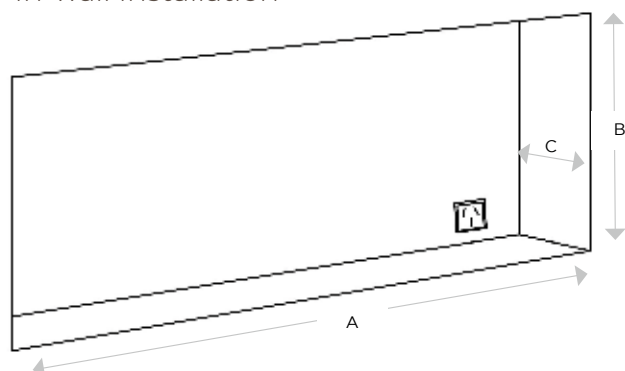

Sierra 48" | 60" | 72"

Unit dimensions

All dimensions are in mm

In-wall Installation

MODEL		DIMENSIONS							
48"	Freestanding	1219	(b)	x	495	(h)	x	132	(d)
	In wall	1057	(a)	x	470	(b)	x	165	(c)

60"	Freestanding	1524	(b)	x	495	(h)	x	132	(d)
	In wall	1331	(a)	x	470	(b)	x	165	(c)

72"	Freestanding	1829	(b)	x	495	(h)	x	132	(d)
	In wall	1636	(a)	x	470	(b)	x	165	(c)

	Sierra 48"	Sierra 60"	Sierra 72"
General specifications	Fire system	Multi-flame	Multi-flame
	Article number	220930	220940
	EAN code	8716412220937	8716412220944
	Model	Built-in, wall fireplace, freestanding	Built-in, wall fireplace, freestanding
	View of the fire	1 sided	1 sided
	Colour	Black	Black
	Decoration / fuel bed	Logs, Acrylic ice and Pebbles	Logs, Acrylic ice and Pebbles
Product size	Measurements view of the fire (WxH)	101.5 x 26.8 cm	128.9 x 26.8 cm
	Outside dimensions WxHxD	121,9 x 49,5 x 13,2 cm	152,4 x 49,5 x 13,2 cm
Features	Heat output	Yes	Yes
	Thermostat	Yes	Yes
	Remote control	Yes	Yes
	Manual controlling directly at the fireplace possible yes / no	Yes	Yes
	Light module	LED	LED
	Sound module	Yes	Yes
	Colour effects settings	Fuel bed in multiple colors	Fuel bed in multiple colors
Power consumption	Heat setting 1 in W	1300W	1300W
	Heat setting 2 in W	1600W	1600W
	Flame only operation in W	8,6W	8,6W
	Max. consumption	1600W	1600W
Voltage	Voltage/Electrical frequency	220 - 240V / 50Hz	220 - 240V / 50Hz
Specifications	Product weight in kg	18,5	28,9
	Length of the cord	1,8	1,8
	Warranty	2 years	2 years