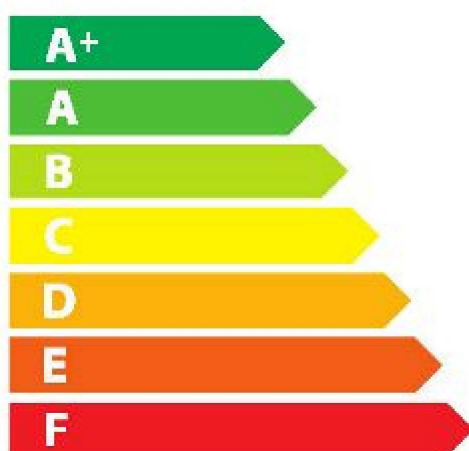

ENERG
енергия · ενεργεια

TEKA

CNL 6415 PLUS

A

30
kWh/annum

A circular icon containing three stylized leaves. Below it, the text "A B C D E F G" is displayed, with the letter "B" highlighted in bold.

An icon of a lit lightbulb. Below it, the text "A B C D E F G" is displayed, with the letter "A" highlighted in bold.

An icon showing water droplets falling from a horizontal surface. Below it, the text "A B C D E F G" is displayed, with the letter "C" highlighted in bold.

An icon of a speaker with sound waves. Below it, the text "69 dB" is displayed.