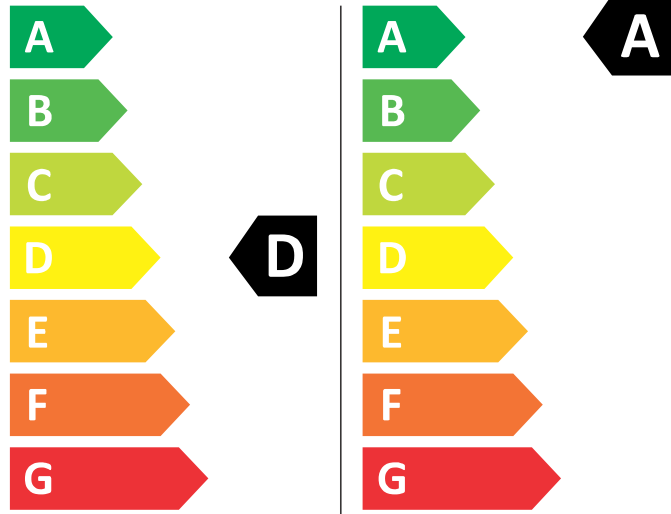

# ENERG

HISENSE

WDQE8014EVJM

266 kWh/100

50 kWh/100

5.0 kg

8.0 kg

79 L