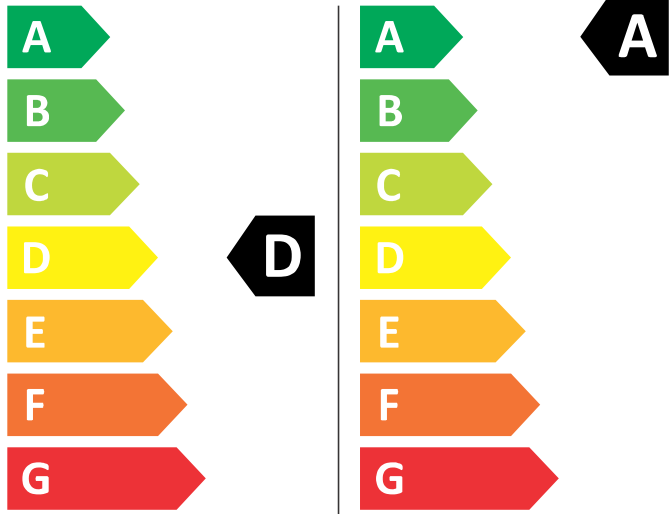

# ENERG

HISENSE

WDQE8014EVJM

266 kWh/100

50 kWh/100

5.0 kg

8.0 kg

79 L