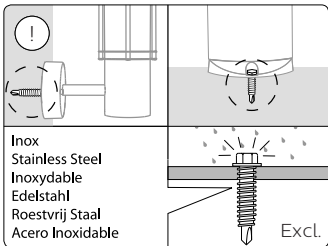

IPX4

3/8"

8mm

E27

MAX. 60 W

Signify  
I.B.R.S. / C.C.R.I. Numéro 10461  
5600 VB Eindhoven,  
the Netherlands  
☎00800-74454775

© 2020 Signify Holding  
All rights reserved

[www.philips.com/lighting](http://www.philips.com/lighting)