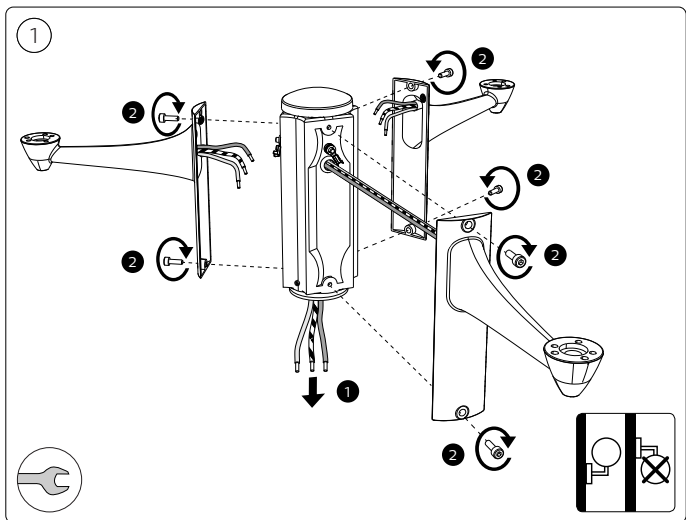

IPX4

3/8"

8mm

E27

MAX. 60 W

Signify  
I.B.R.S. / C.C.R.I. Numéro 10461  
5600 VB Eindhoven,  
the Netherlands  
☎00800-74454775

© 2020 Signify Holding  
All rights reserved

[www.philips.com/lighting](http://www.philips.com/lighting)