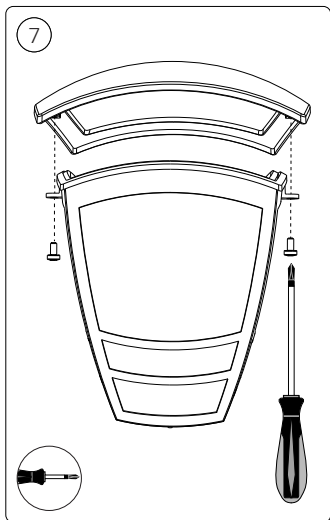

IPX4

3/8"

8mm

E27

MAX. 60 W

Signify  
I.B.R.S. / C.C.R.I. Numéro 10461  
5600 VB Eindhoven,  
the Netherlands  
☎00800-74454775

© 2020 Signify Holding  
All rights reserved

[www.philips.com/lighting](http://www.philips.com/lighting)