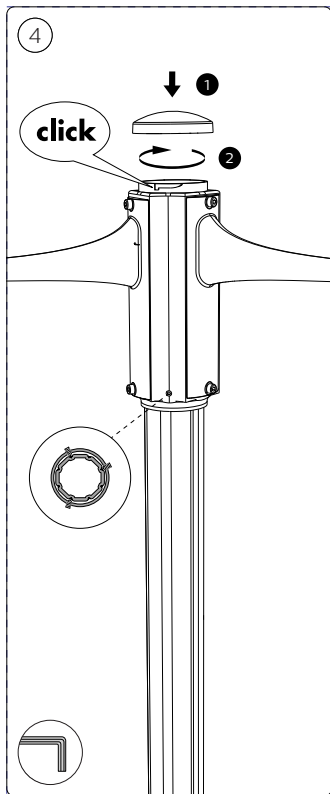

IPX4

3/8"

8mm

E27

MAX. 60 W

Signify  
I.B.R.S. / C.C.R.I. Numéro 10461  
5600 VB Eindhoven,  
the Netherlands  
☎00800-74454775

© 2020 Signify Holding  
All rights reserved

[www.philips.com/lighting](http://www.philips.com/lighting)