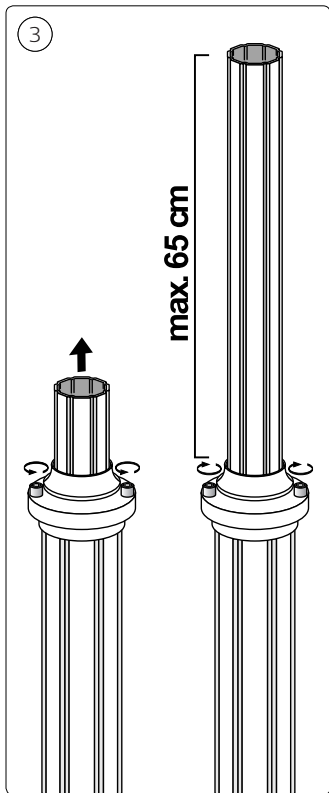

IPX4

3/8"

8mm

E27

MAX. 60 W

Signify  
I.B.R.S. / C.C.R.I. Numéro 10461  
5600 VB Eindhoven,  
the Netherlands  
☎00800-74454775

© 2020 Signify Holding  
All rights reserved

[www.philips.com/lighting](http://www.philips.com/lighting)