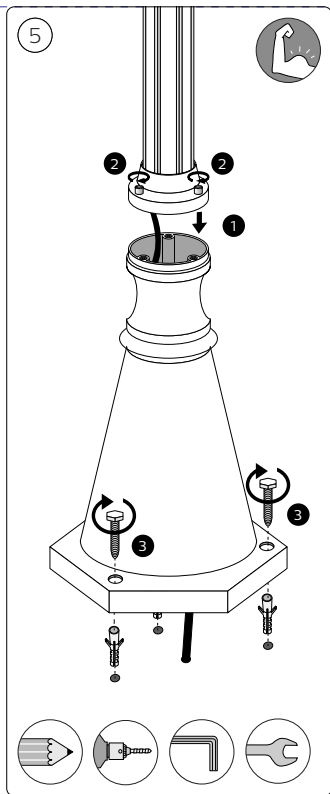

IPX4

3/8"

8mm

E27

MAX. 60 W

Signify  
I.B.R.S. / C.C.R.I. Numéro 10461  
5600 VB Eindhoven,  
the Netherlands  
☎00800-74454775

© 2020 Signify Holding  
All rights reserved

[www.philips.com/lighting](http://www.philips.com/lighting)