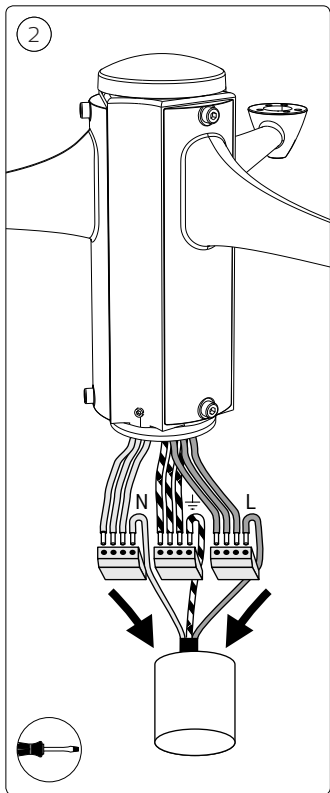

IPX4

3/8"

8mm

E27

MAX. 60 W

Signify  
I.B.R.S. / C.C.R.I. Numéro 10461  
5600 VB Eindhoven,  
the Netherlands  
☎00800-74454775

© 2020 Signify Holding  
All rights reserved

[www.philips.com/lighting](http://www.philips.com/lighting)