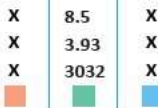

kW 13.4

SEER 5.62

kWh/annum 834

kW X 8.5 X

SCOP X 3.93 X

kWh/annum X 3032 X

64dB