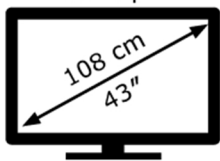

ENERG

SONY®

KD-43X75WL

59 kWh/1000h

ABCDEF **G**

77 kWh/1000h

3840 px

2160 px