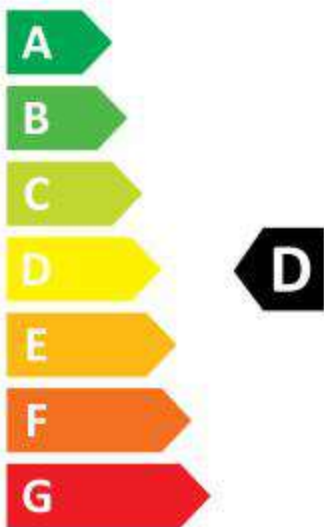

ENERG

AEG

LWR731604Q 914611006

307 kWh/100

51 kWh/100

6,0 kg

10,0 kg

75 L