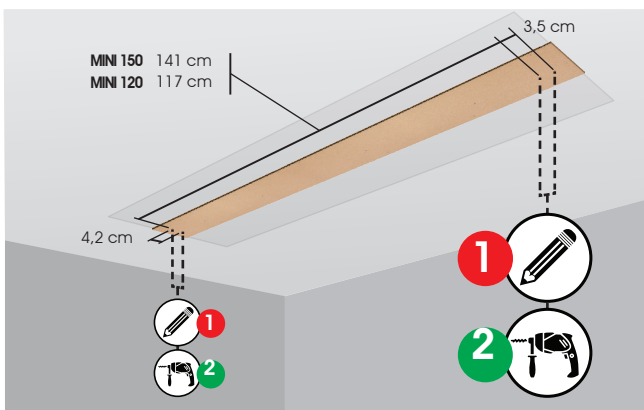

128L. x 54P. x25H. cm

total length of the rails

11,5 mt
8x 144 cm rails
Ø 10 mm

9,6 mt
8x 120 cm rails
Ø 10 mm

drop from ceiling

1,8 mt

1,8 mt

capacity

10 kg

10 kg

INSTALLATION

- 4 wall plugs in the ceiling

The Foxydry Mini ceiling-mounted clothes drying rack can be installed in countless locations, including in almost any room, above a bath tub, in a laundry room, under a portico and on a terrace. It can be fitted both inside and outside. The main structure is already partly assembled when it is supplied. It is simply necessary to screw on the grid with the clothes rails.