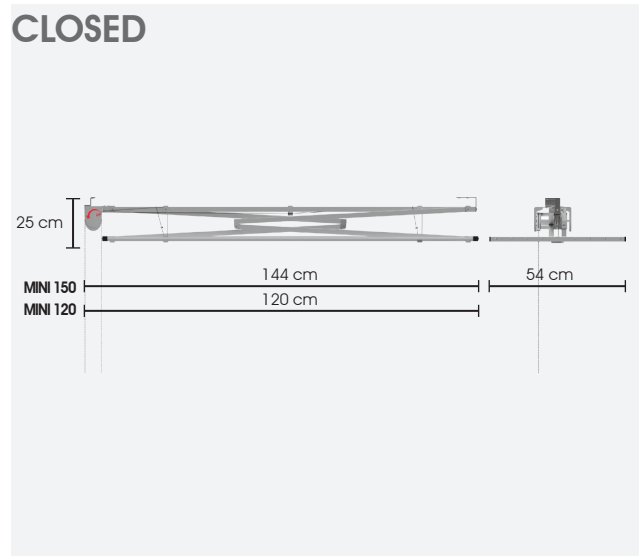

FOXYDRY MINI

DATA SHEET

foxydry®

DIMENSIONS

MINI 150

MINI 120

Space occupied when closed

152L. x 54P. x25H. cm

128L. x 54P. x25H. cm

total length of the rails

11,5 mt
8x 144 cm rails
Ø 10 mm

9,6 mt
8x 120 cm rails
Ø 10 mm

drop from ceiling

1,8 mt

1,8 mt

capacity

10 kg

10 kg

INSTALLATION

- 4 wall plugs in the ceiling

The Foxydry Mini ceiling-mounted clothes drying rack can be installed in countless locations, including in almost any room, above a bath tub, in a laundry room, under a portico and on a terrace. It can be fitted both inside and outside. The main structure is already partly assembled when it is supplied. It is simply necessary to screw on the grid with the clothes rails.