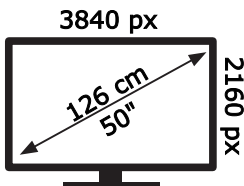

ENERG

Panasonic

TX-50MX710E

54 kWh/1000h

ABCDEF **G**

101 kWh/1000h

50677741

2019/2013