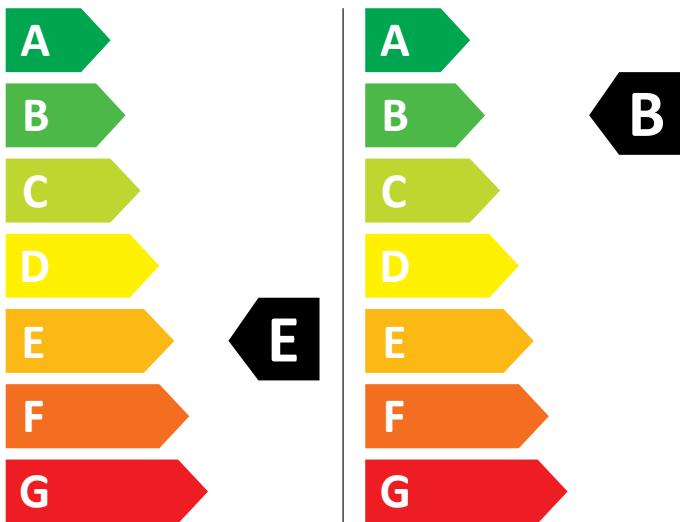

ENERG

MIDEA

MF100D80WB/W-ES

325 kWh / 100

54 kWh / 100

5,0 kg

8,0 kg

80 L