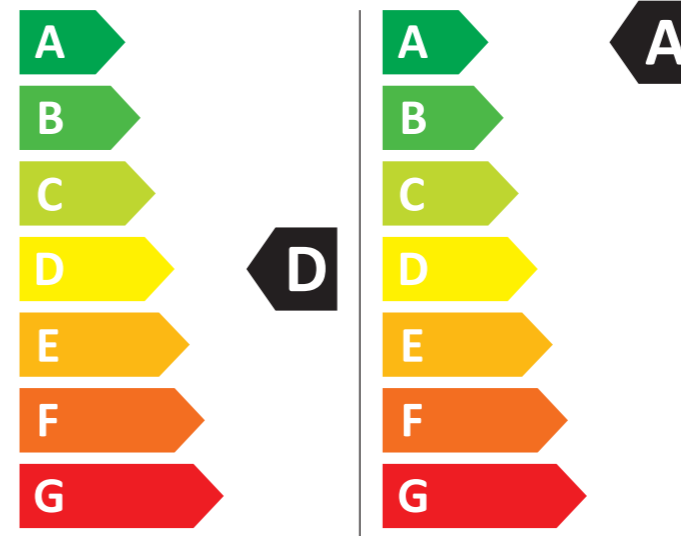

ENERG

LG

F4DR6010AGM

308 kWh/100^l

47 kWh/100^l

6,0 kg **10,0 kg**

90 L **52 L**

7:35 **3:59**