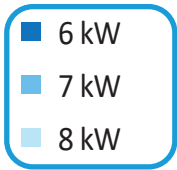

2019

811/2013