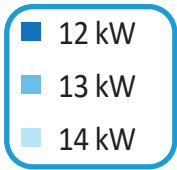

2019

811/2013