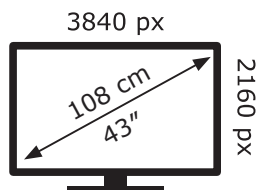

ENERG ⚡

Panasonic

TX-43MX940E

54 kWh/1000h

ABCDEF**G**

125 kWh/1000h

2019/2013