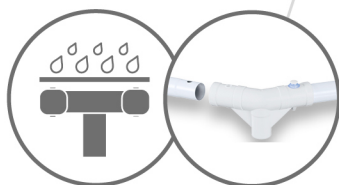

## FRAMELINK SYSTEM™

- durable frame connection
- corrosion-resistance and rust prevention

Puncture  
resistant liner

## DURAPLUS™

This **3-layer**, sturdy material blends PVC and **mesh** to create a **durable material** which ensures higher **resistance and stability**

INNOVATIONS, TECHNOLOGIES AND MATERIALS

**Bestway**