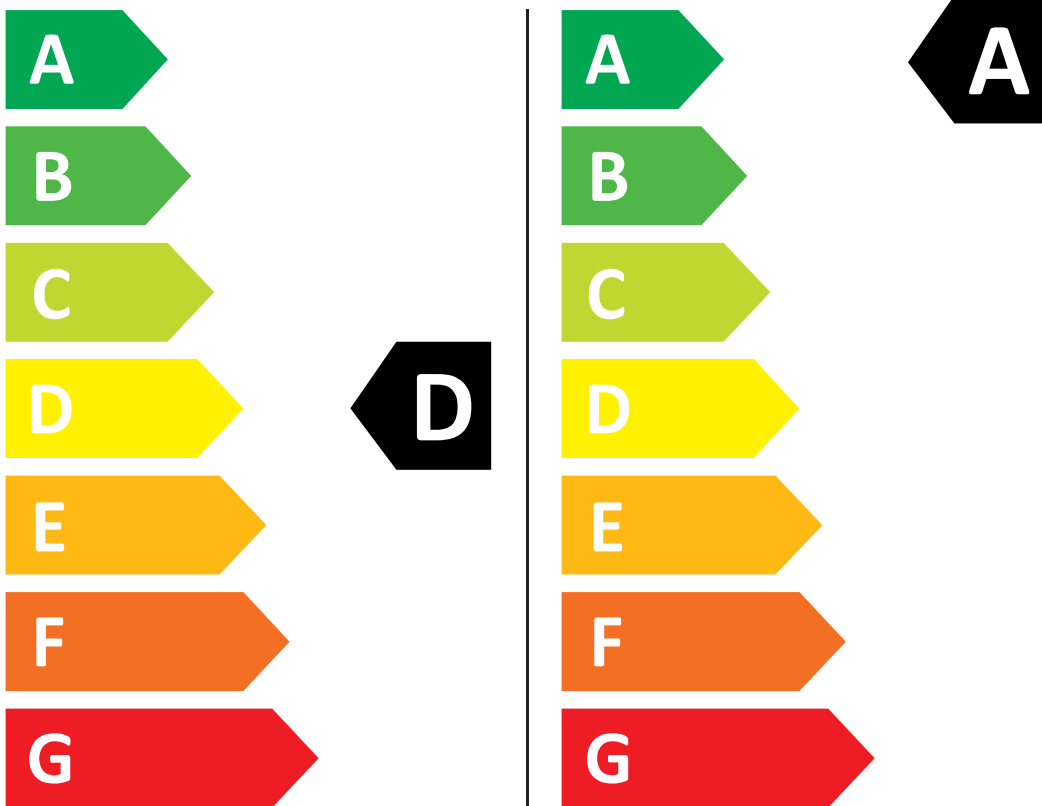

ENERG

HISENSE

WD3S8043BW3

💧 266 kWh / 100

💧 33 kWh / 100

5,0 kg

8,0 kg

80 L