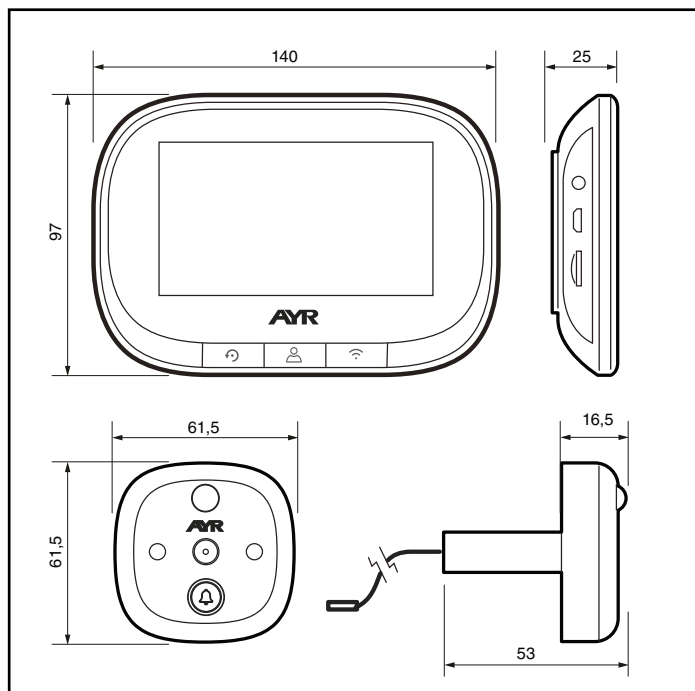

RÉFÉRENCE	763
COLLECTION	VISION
DESCRIPTION	Judas numérique WIFI
ALIMENTATION	Batterie au lithium rechargeable 3.7V 3000mAh
FINITIONS	Chrome /noire
CONTENU	
Unité exté-rieure (caméra) x1	Carte Club AYR x1
Unité intérieure (viseur) x1	Instructions QR x1
Plaque de support x1	Autocollant de sonnette x1
Vis M5 x 85 x1	
Vis M5 x 65 x1	
Vis M5 x 45 x1	
Vis M5 x 25 x1	
Câble de chargement micro USB x1	

8422374006327	0632
EAN	SKU

BOÎTE INTÉRIEURE		BOÎTE EXTÉRIEURE	
1 pièce		20 pièces	
120 x 70 x 180 mm	0,39kg	425 x 370 x 255 mm	8,3kg

ÉCO-INFORMATION

AYR adhérant aux règles établies par le droit international sur les emballages, respecte le système de management intégré (SIG) de déchets d'emballages contribuant annuellement avec entités qui gèrent les déchets qu'AYR distribue sur le marché.

CARACTÉRISTIQUES

Vous pouvez voir entendre et converser avec l'appelant.
Sonnette intégrée dans la caméra.
Enregistrez des photos et des vidéos à partir de l'APP.
Infrarouge pour voir l'image dans l'obscurité totale.
Détecte les mouvements et vous alerte si quelqu'un est à la porte de ta maison.
Batterie rechargeable basse consommation intégrée.
Communication bidirectionnelle.
Systèmes d'exploitation : Android et iOS
Votre APP est téléchargée gratuitement depuis Google Play ou Apple store et installé sur un smartphone pour pouvoir communiquer avec le judas.

SPÉCIFICATIONS

Écran LCD : 4,3 pouces, IPS, 480 x 272
Résolution de la caméra : 720P
Wi-Fi : IEEE802.11b/g/n 2,4 GHz
Longueur d'onde LED IR : 940 nm (lumière invisible)
Alimentation : 1 pile lithium rechargeable 3,7V 3000 mAh.
Chargeur de batterie : 5V/2A (non inclus)
Audio : bidirectionnel
Détection de mouvement
Stockage externe : Carte Micro SD de 32 Gb maximum (non inclus)
Convient aux trous de porte : diamètre 14-28 mm
Plage d'épaisseur de porte applicable : 35-120 mm
Température d'utilisation: -10°C ~+50°C

INSTRUCTIONS DE MONTAGE

Il doit être monté régulièrement et solidement à son correspondant pièces, pour cela vous trouverez un QR code sur l'emballage à télécharger les instructions qui vous guideront dans le montage.
Le non-respect de cette indication ainsi qu'une erreur ou une mauvaise utilisation de ce produit peut être la cause de diminution de sa durabilité et de sa qualité de fonctionnement et donc pourrait annuler la garantie. Suivez attentivement les instructions décrites dans le manuel d'installation et de configuration de l'appareil.