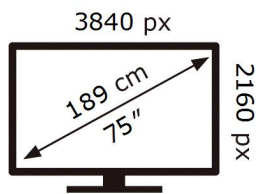

ENERG 

SAMSUNG

TQ75Q60DAU

84 kWh/1000h

ABCDEF **G**

204 kWh/1000h

2019/2013