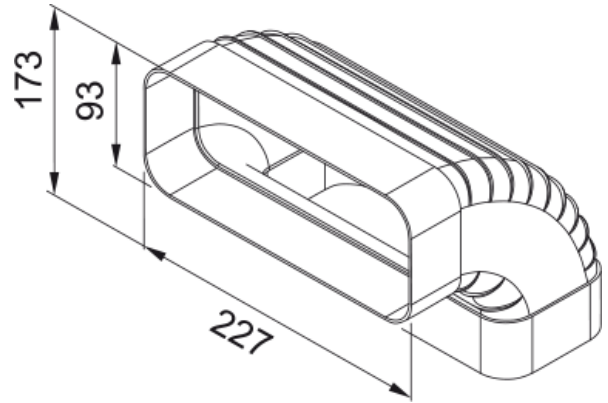

# CODO RECTO A RECTO 90° TUBERIA 150 MM | 112.0711.852

---