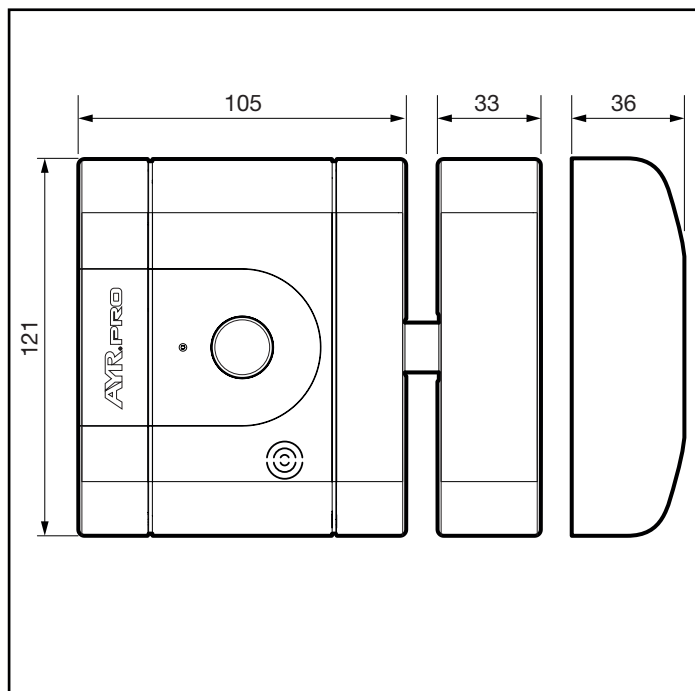

REFERENCE	515		
COLLECTION	SECURITY		
DESCRIPTION	Smart invisible lock		
POWER	9V DC battery (CP9V)		
FINISHES	white, chrome, black, brass, nickel		
CONTENTS			
lock	x1	wood screw 6x50mm	x4
locksmith bridge	x1	supplementary shims	x6
lithium battery 9V CP9V	x1	installation templates	x1
metal screw 6,3x32mm	x8	matching tool	x1
wood screw 6x40mm	x4	instruction manual	x1

FINISH	EAN	SKU
chrome	8422374002060	206
white	8422374002053	205
black	8422374005597	559
nickel	8422374002046	204
brass	8422374001834	183

BOX		OUTER CARTON	
1 ud.		5 uds.	
290 x 170 x 75mm	1,39kg	390 x 300 x 185mm	7,25kg

ECOINFORMATION

AYR, in accordance with the rules established by international packaging laws, complies with the integrated management system (IMS) for packaging waste by contributing annually to the bodies that manage the waste that AYR distributes on the market.

FEATURES

int-LOCK PRO is a smart security lock consisting of a deadbolt lock and a mobile application for smartphones. You can also use a remote control (not included) and the inside of the lock body houses an electronic device that governs all functions. It does not incorporate conventional mechanical key cylinders and therefore does not need physical keys, making it **invisible** from the outside.

SmartDoor

int_LOCK PRO is part of AYR's "SmartDoor" ecosystem, through which all products with this label can be managed jointly in **int_EGRA** APP.

Security

Provided with a **self-locking and alarm system**, allowing the user to ensure at all times that his property is properly locked and to deter any kind of intrusion attempt

User management and permissions

Thanks to its user and permissions management system, we can easily and quickly manage access (by days, hours, time restrictions and users...) to our property in a secure way.

SPECIFICATIONS

- Metal structure with ABS enclosure.
- Encrypted connection system for maximum security.
- 9V lithium battery CP9V
- Connectivity: Bluetooth 5.0 and remote (with int_NEX).
- Type of installation: indoor. Not suitable for outdoors.
- Operating temperature: -10°C ~+50°
- Working humidity: 5% up to 90%
- Manufactured in Spain.

INSTALLATION INSTRUCTIONS

You will find a QR code on the packaging to download the installation manual. Carefully follow the instructions for installation and setting up of the device. Failure to comply with this instruction as well as incorrect or improper use of this product may result in the impairment of its durability and performance quality, and therefore may void the warranty.