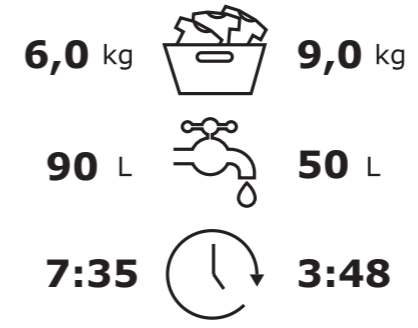

# ENERG

LG Electronics

F4DR7009AGS

**D**

**A**

308 kWh/100

44 kWh/100

**A**BCDEFG