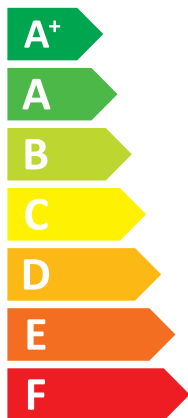

ENERG

енергия · ενεργεια

SUZ-SWM60VA2(- Mitsubishi Electric SC) /

A++

A+

Two icons showing sound power levels. The top icon shows a speaker inside a house with the value **41 dB**. The bottom icon shows a speaker outside a house with the value **60 dB**.

Legend for power consumption in kW, shown as colored squares: dark blue for 5 kW, medium blue for 6 kW, and light blue for 6 kW.