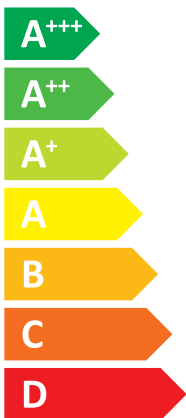

ENERG

енергия · ενεργεια

SUZ-SWM60VA2(- Mitsubishi Electric SC) /

A++

A+

Two icons showing sound power levels. The top icon shows a speaker inside a house with the value **41 dB**. The bottom icon shows a speaker outside a house with the value **60 dB**.

Legend for power consumption in kW, shown as colored squares: dark blue for 5 kW, medium blue for 6 kW, and light blue for 6 kW.