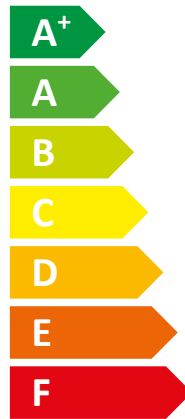

ENERG
енергия · ενέργεια

WH-ADC0509L3E5AN /
Panasonic WH-WDG07LE5

A⁺⁺

A⁺

Two icons showing sound power levels. The top icon shows a house with a speaker and the text "41 dB". The bottom icon shows a house with a speaker and the text "53 dB".

A legend for power consumption with three colored squares: dark blue for "7 kW", medium blue for "7 kW", and light blue for "6 kW".

An icon showing a clock face with a coin and an arrow pointing down, symbolizing energy savings.