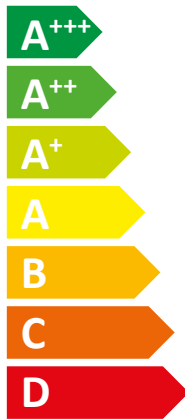

ENERG
енергия · ενέργεια

WH-ADC0509L3E5AN /
Panasonic WH-WDG07LE5

A⁺⁺

A⁺

Two icons showing sound power levels. The top icon shows a house with a speaker and the text "41 dB". The bottom icon shows a house with a speaker and the text "53 dB".

A legend for power consumption with three colored squares: dark blue for "7 kW", medium blue for "7 kW", and light blue for "6 kW".

An icon showing a clock face with a coin and an arrow pointing down, symbolizing energy savings.