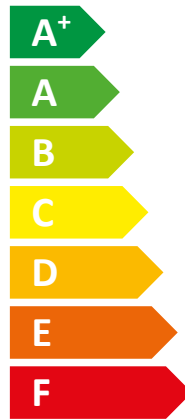

ENERG
енергия · ενέργεια

WH-ADC0509L3E5 /
Panasonic WH-WDG09LE5

A⁺⁺

A⁺

Two sound power level icons. The top one shows a speaker icon with sound waves and the text "41 dB". The bottom one shows a house icon with sound waves and the text "54 dB".

A legend for power consumption with three colored squares: dark blue, medium blue, and light blue. Next to each square is the text "8 kW" or "7 kW".

An icon showing a clock face with a coin and an arrow pointing down, symbolizing energy saving or cost reduction.