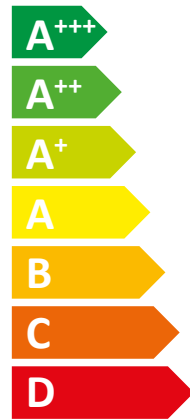

ENERG
енергия · ενέργεια

WH-ADC0509L3E5 /
Panasonic WH-WDG09LE5

A⁺⁺

A⁺

Two sound power level icons. The top one shows a speaker icon with sound waves and the text "41 dB". The bottom one shows a house icon with sound waves and the text "54 dB".

A legend for power consumption with three colored squares: dark blue, medium blue, and light blue. Next to each square is the text "8 kW" or "7 kW".

An icon showing a clock face with a coin and an arrow pointing down, symbolizing energy saving or cost reduction.