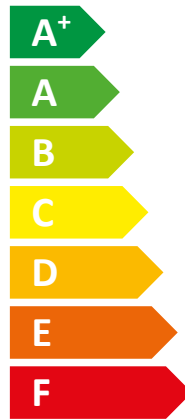

ENERG
енергия · ενέργεια

WH-ADC0309K3E5 /
Panasonic WH-UDZ03KE5

A⁺⁺

A⁺

Two icons of a house with sound waves. The top icon is labeled "41 dB" and the bottom icon is labeled "55 dB".

A legend with three colored squares: dark blue for "2 kW", medium blue for "3 kW", and light blue for "4 kW".

An icon showing a clock face with a coin and an arrow pointing down, symbolizing energy savings.