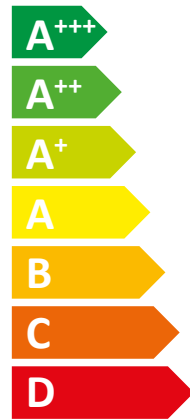

ENERG
енергия · ενέργεια

WH-ADC0309K3E5 /
Panasonic WH-UDZ03KE5

A⁺⁺

A⁺

Two icons of a house with sound waves. The top icon is labeled "41 dB" and the bottom icon is labeled "55 dB".

A legend with three colored squares: dark blue for "2 kW", medium blue for "3 kW", and light blue for "4 kW".

An icon showing a clock face with a coin and an arrow pointing down, symbolizing energy savings.