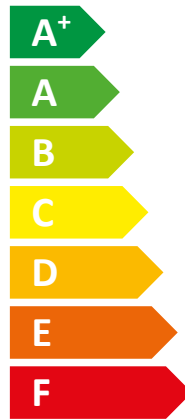

**ENERG**  
енергия · ενέργεια

WH-ADC0309H3E5 /  
**Panasonic** WH-UD03HE5-1

A<sup>++</sup>

A<sup>+</sup>

Two icons showing sound power levels: an indoor speaker icon with "41 dB" and an outdoor speaker icon with "55 dB".

Legend for power consumption: a dark blue square for "2 kW", a medium blue square for "3 kW", and a light blue square for "3 kW".

Icon representing energy saving, showing a clock and a coin with an arrow pointing down.