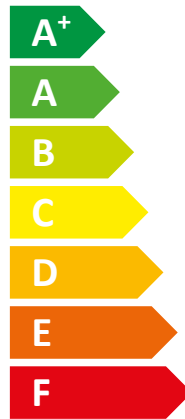

ENERG
енергия · ενέργεια

WH-ADC0309K3E5 /
Panasonic WH-UDZ07KE5

A⁺⁺

A⁺

Two sound power level icons. The top one shows a house with a speaker icon and the text "41 dB". The bottom one shows a house with a speaker icon and the text "56 dB".

A legend for power consumption, showing three colored squares with corresponding values: a dark blue square for "6 kW", a light blue square for "7 kW", and a white square for "6 kW".

An icon representing energy saving, showing a clock face with a coin and an arrow pointing down towards it.