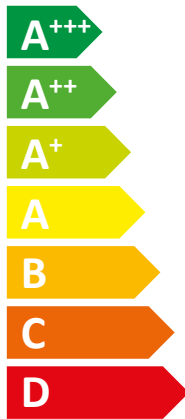

ENERG
енергия · ενέργεια

WH-ADC0309K3E5 /
Panasonic WH-UDZ07KE5

A⁺⁺

A⁺

Two sound power level icons. The top one shows a house with a speaker icon and the text "41 dB". The bottom one shows a house with a speaker icon and the text "56 dB".

A legend for power consumption, showing three colored squares with corresponding values: a dark blue square for "6 kW", a light blue square for "7 kW", and a white square for "6 kW".

An icon representing energy saving, showing a clock face with a coin and an arrow pointing down towards it.