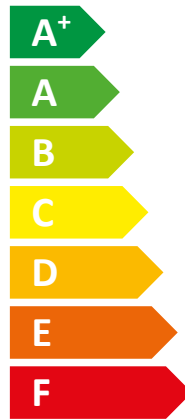

ENERG
енергия · ενέργεια

WH-ADC0309K3E5 /
Panasonic WH-UDZ09KE5

A⁺⁺

A⁺

Two icons showing sound power levels. The top icon shows a house with a speaker and the text "41 dB". The bottom icon shows a house with a speaker and the text "56 dB".

A legend with three colored squares and their corresponding power values: a dark blue square for "6 kW", a medium blue square for "8 kW", and a light blue square for "6 kW".

An icon showing a clock face with a coin and an arrow pointing down, symbolizing energy savings.