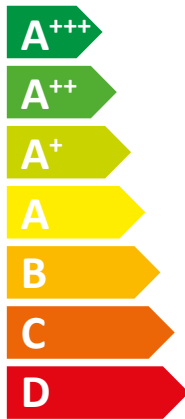

ENERG
енергия · ενέργεια

WH-ADC0309K3E5 /
Panasonic WH-UDZ09KE5

A⁺⁺

A⁺

Two icons showing sound power levels. The top icon shows a house with a speaker and the text "41 dB". The bottom icon shows a house with a speaker and the text "56 dB".

A legend with three colored squares and their corresponding power values: a dark blue square for "6 kW", a medium blue square for "8 kW", and a light blue square for "6 kW".

An icon showing a clock face with a coin and an arrow pointing down, symbolizing energy savings.