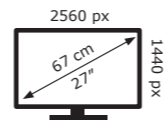

LG Electronics

27GS95QE

25 kWh/1000h

ABCDEF**G**
HDR
28 kWh/1000h

2019/2013