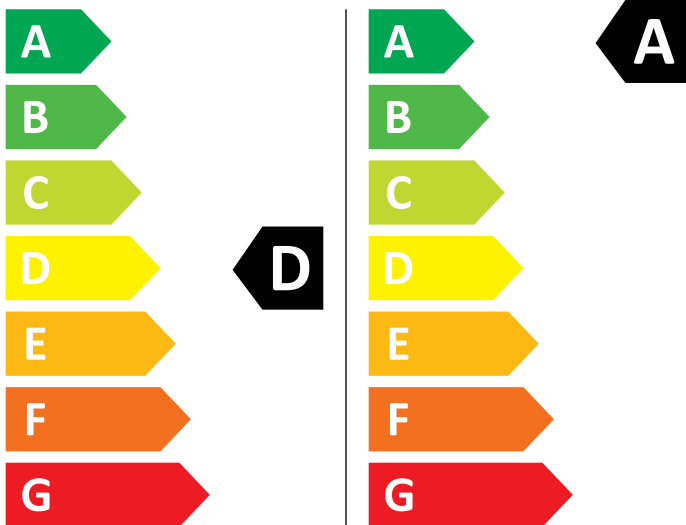

# ENERG

AEG

LWR7304L4B 914611403

Water consumption: **342 kWh/100**

Water consumption: **50 kWh/100**

**7,0 kg**

**11,0 kg**

**85 L**