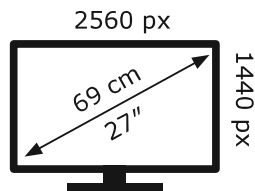

ENERG ⚡

Lenovo

R27qc-30(C22270QG1)

26 kWh/1000h

ABCDEF**G**

41 kWh/1000h

2019/2013