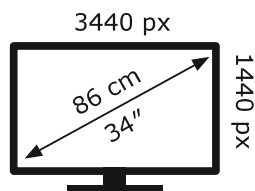

ENERG ⚡

Lenovo

R34w-30(G243403R0)

31 kWh/1000h

ABCDEF**G**

47 kWh/1000h

2019/2013