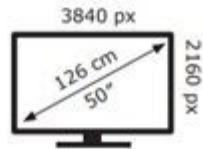

Hisense

50U7Q

**54** kWh/1000h

ABCDEF**G**

**110** kWh/1000h

2019/2013