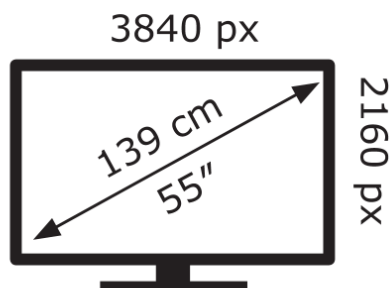

ENERG

Hisense

55E7QTUK PRO

63 kWh/1000h

ABCDEF**G**

110 kWh/1000h

2019/2013